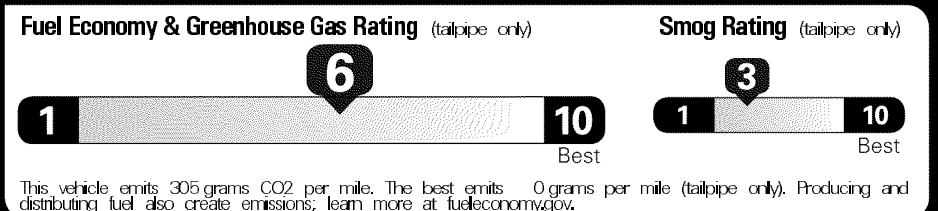

Frontal Crash Driver Passenger **Not Rated**
Not Rated
Based on the risk of injury in a frontal impact. Should ONLY be compared to other vehicles of similar size and weight.

Side Crash Front seat Rear seat **★★★★★**
★★★★★
Based on the risk of injury in a side impact.

Rollover **★★★★★**
Based on the risk of rollover in a single-vehicle crash.

Star ratings range from 1 to 5 stars (★★★★★) with 5 being the highest.
Source: National Highway Traffic Safety Administration (NHTSA)
www.safercar.gov or 1-888-327-4236

1. **EXTERIOR**
2. LED Headlights
   - LED Daytime Running Lights
   - Heated Power Mirrors w/ Signal Indicator
3. **INTERIOR**
4. Audio - 8-in Touchscreen, 6 Speakers, HandsFree Bluetooth Phone/Music, USB Media/Charge-Port
   - SiriusXM w/ 3-Month All Access Trial
   - Android Auto & Apple CarPlay Compatible
   - Dual-Zone Auto Climate Control System
   - Remote Keyless Entry w/ Panic Function
   - One-Touch Automatic Windows
   - Sport Fabric-Trimmed Seats
   - Tilt/Telescope Steering Wheel w/ Voice Command Audio & Multi-Information Display Controls
5. For full product details, please visit Toyota.com/C-HR

Full Tank of Gas

EPA DOT Fuel Economy and Environment

Gasoline Vehicle

Fuel Economy

29 MPG
combined city/hwy

27 31
city highway

3.4 gallons per 100 miles

Compacts range from 14 to 114 MPG. The best vehicle rates 141 MPGe.

You save $500
in fuel costs over 5 years compared to the average new vehicle.

Annual fuel cost $1,400

Actual results will vary for many reasons, including driving conditions and how you drive and maintain your vehicle. The average new vehicle gets 27 MPG and costs $7,500 to fuel over 5 years. Cost estimates are based on 15,000 miles per year at $2.70 per gallon. MPGe is miles per gasoline gallon equivalent. Vehicle emissions are a significant cause of climate change and smog.

fuelconomy.gov
Calculate personalized estimates and compare vehicles

DELIVERY, PROCESSING AND HANDLING FEE 1,175.00

TOTAL $23,354.00

The New Vehicle Limited Warranty provides 3-year/36,000 mile basic coverage, 5-year/60,000 mile powertrain coverage, plus 5-year/unlimited mile corrosion perforation coverage. See Warranty and Maintenance Guide for details. An extended service contract may be available for the vehicle. Ask dealer for details. Manufacturer's suggested retail price includes manufacturer's recommended pre-delivery service. Gasoline, license and title fees, applicable federal, state and local taxes and dealer and distributor installed options and accessories are not included in the manufacturer's suggested retail price.

ToyotaCare, which covers normal factory scheduled maintenance for two years or 25,000 miles, whichever occurs first, is included as part of the sales price of the vehicle for qualifying buyers. See participating dealer for eligibility and coverage details.

Delivered by Truck to: 45009
CHECKERED FLAG TOYOTA
5301 VIRGINIA BEACH BLVD.
VIRGINIA BEACH VA23462