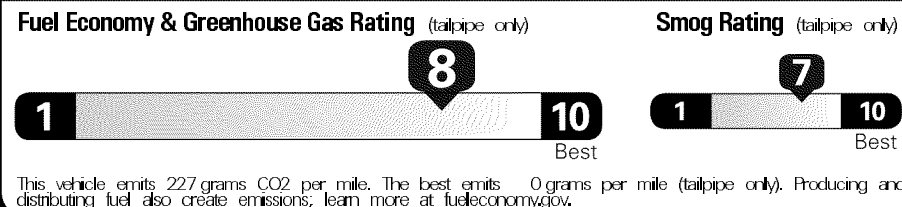

MANUFACTURER'S SUGGESTED RETAIL PRICE $39,800.00

OPTIONAL EQUIPMENT

FE	50 State Emissions	
AT	Advanced Technology Package	725.00
	Head-Up Display (HUD) with Speedometer and Hybrid System Indicators, and Rain-Sensing Variable Intermittent Windshield Wipers	
SR	Star Gaze Fixed Panoramic Roof	1,400.00
CF	Carpet Floor Mat/Carpet Cargo Mat	269.00
DJ	Owner's Portfolio	11.00
VA	Console Safe	250.00

GOVERNMENT 5-STAR SAFETY RATINGS

Overall Vehicle Score ★★★★★

Based on the combined ratings of frontal, side and rollover. Should ONLY be compared to other vehicles of similar size and weight.

Frontal Crash Driver Passenger ★★★★★

Based on the risk of injury in a frontal impact. Should ONLY be compared to other vehicles of similar size and weight.

Side Crash Front seat Rear seat ★★★★★

Based on the risk of injury in a side impact.

Rollover ★★★★★

Based on the risk of rollover in a single-vehicle crash.

Star ratings range from 1 to 5 stars (★★★★★) with 5 being the highest.

Source: National Highway Traffic Safety Administration (NHTSA)

www.safercar.gov or 1-888-327-4236

EPA DOT Fuel Economy and Environment

Gasoline Vehicle

Fuel Economy

39 MPG Small SUVs range from 16 to 125 MPG. The best vehicle rates 141 MPGe.

40 city **37** highway

2.6 gallons per 100 miles

You save $2,250

in fuel costs over 5 years

compared to the average new vehicle.

Annual fuel cost $1,050

Actual results will vary for many reasons, including driving conditions and how you drive and maintain your vehicle. The average new vehicle gets 27 MPG and costs $7,500 to fuel over 5 years. Cost estimates are based on 15,000 miles per year at $2.70 per gallon. MPGe is miles per gasoline gallon equivalent. Vehicle emissions are a significant cause of climate change and smog.

fueleconomy.gov
Calculate personalized estimates and compare vehicles

DELIVERY, PROCESSING AND HANDLING FEE 1,175.00

TOTAL $43,630.00

The New Vehicle Limited Warranty provides 3-year/36,000 mile basic coverage, 5-year/60,000 mile powertrain coverage, plus 5-year/unlimited mile corrosion perforation coverage. See Warranty and Maintenance Guide for details. An extended service contract may be available for the vehicle. Ask dealer for details. Manufacturer's suggested retail price includes manufacturer's recommended pre-delivery service. Gasoline, license and title fees, applicable federal, state and local taxes and dealer and distributor installed options and accessories are not included in the manufacturer's suggested retail price.

ToyotaCare, which covers normal factory scheduled maintenance for two years or 25,000 miles, whichever occurs first, is included as part of the sales price of the vehicle for qualifying buyers. See participating dealer for eligibility and coverage details.

Delivered by Truck to: 45009
CHECKERED FLAG TOYOTA
5301 VIRGINIA BEACH BLVD.
VIRGINIA BEACH VA23462