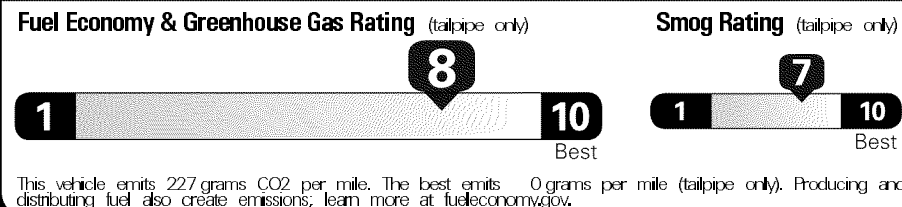

MANUFACTURER'S SUGGESTED RETAIL PRICE $32,470.00

1. **OPTIONAL EQUIPMENT**
2. FE 50 State Emissions 425.00
   - PC Premium Paint 269.00
   - 2T All Weather Floor/Cargo Liner 313.00
   - AM Activity Mount 11.00
   - DJ Owner's Portfolio 250.00
   - VA Center Console Vault 65.00
   - WL Wheel Locks

GOVERNMENT 5-STAR SAFETY RATINGS

Overall Vehicle Score ★★★★★

Based on the combined ratings of frontal, side and rollover. Should ONLY be compared to other vehicles of similar size and weight.

Frontal Crash Driver Passenger ★★★★★

Based on the risk of injury in a frontal impact. Should ONLY be compared to other vehicles of similar size and weight.

Side Crash Front seat Rear seat ★★★★★

Based on the risk of injury in a side impact.

Rollover ★★★★★

Based on the risk of rollover in a single-vehicle crash.

Star ratings range from 1 to 5 stars (★★★★★) with 5 being the highest.
Source: National Highway Traffic Safety Administration (NHTSA)
www.safercar.gov or 1-888-327-4236

For Full Product Details, Please Visit Toyota.com/Venza
Full Tank of Gas

EPA DOT Fuel Economy and Environment

Gasoline Vehicle

Fuel Economy
39 MPG
Small SUVs range from 16 to 120 MPG. The best vehicle rates 141 MPGe.
40 37
combined city/hwy city highway
2.6 gallons per 100 miles

You save $2,250
in fuel costs over 5 years compared to the average new vehicle.

Annual fuel cost $1,050

Actual results will vary for many reasons, including driving conditions and how you drive and maintain your vehicle. The average new vehicle gets 27 MPG and costs $7,500 to fuel over 5 years. Cost estimates are based on 15,000 miles per year at $2.70 per gallon. MPGe is miles per gasoline gallon equivalent. Vehicle emissions are a significant cause of climate change and smog.

fuelconomy.gov
Calculate personalized estimates and compare vehicles

TOTAL $34,978.00

The New Vehicle Limited Warranty provides 3-year/36,000 mile basic coverage, 5-year/60,000 mile powertrain coverage, plus 5-year/unlimited mile corrosion perforation coverage. See Warranty and Maintenance Guide for details. An extended service contract may be available for the vehicle. Ask dealer for details. Manufacturer's suggested retail price includes manufacturer's recommended pre-delivery service. Gasoline, license and title fees, applicable federal, state and local taxes and dealer and distributor installed options and accessories are not included in the manufacturer's suggested retail price.

ToyotaCare, which covers normal factory scheduled maintenance for two years or 25,000 miles, whichever occurs first, is included as part of the sales price of the vehicle for qualifying buyers. See participating dealer for eligibility and coverage details.

DELIVERY, PROCESSING AND HANDLING FEE 1,175.00

Delivered by Truck to: 45039
PEARSON TOYOTA
12978 JEFFERSON AVENUE
NEWPORT NEWS VA23608