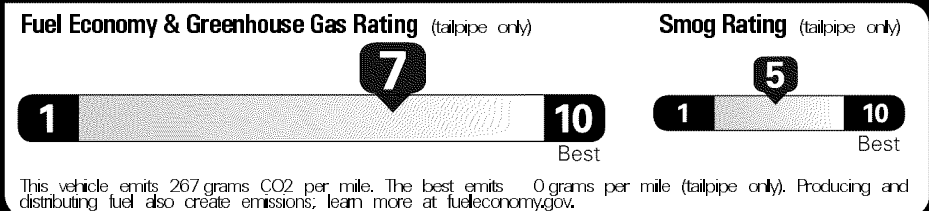

MANUFACTURER'S SUGGESTED RETAIL PRICE **$19,950.00**

1. **OPTIONAL EQUIPMENT**
2. FE 50 State Emissions
   - 2T. All Weather Floor Liner Package 249.00
   - DK. Preferred Owner's Portfolio

GOVERNMENT 5-STAR SAFETY RATINGS

Overall Vehicle Score Not Rated
Based on the combined ratings of frontal, side and rollover. Should ONLY be compared to other vehicles of similar size and weight.

Frontal Crash Driver Passenger **★★★★★**
Based on the risk of injury in a frontal impact. Should ONLY be compared to other vehicles of similar size and weight.

Side Crash Front seat Rear seat **Not Rated**
Based on the risk of injury in a side impact.

Rollover **★★★★**
Based on the risk of rollover in a single-vehicle crash.

Star ratings range from 1 to 5 stars (★★★★★) with 5 being the highest.
Source: National Highway Traffic Safety Administration (NHTSA)
www.safercar.gov or 1-888-327-4236

EPA DOT Fuel Economy and Environment

Gasoline Vehicle

Fuel Economy
33 MPG
combined city/hwy
30 city **38** highway
3.0 gallons per 100 miles
Compacts range from 14 to 119 MPG. The best vehicle rates 138 MPGe.

You save $1,250
in fuel costs over 5 years compared to the average new vehicle.

Annual fuel cost $1,250

Actual results will vary for many reasons, including driving conditions and how you drive and maintain your vehicle. The average new vehicle gets 27 MPG and costs $7,500 to fuel over 5 years. Cost estimates are based on 15,000 miles per year at $2.70 per gallon. MPGe is miles per gasoline gallon equivalent. Vehicle emissions are a significant cause of climate change and smog.

fuelconomy.gov
Calculate personalized estimates and compare vehicles

TOTAL $21,129.00

DELIVERY, PROCESSING AND HANDLING FEE 930.00

The New Vehicle Limited Warranty provides 3-year/36,000 mile basic coverage, 5-year/60,000 mile powertrain coverage, plus 5-year/unlimited mile corrosion perforation coverage. See Warranty and Maintenance Guide for details. An extended service contract may be available for the vehicle. Ask dealer for details. Manufacturer's suggested retail price includes manufacturer's recommended pre-delivery service. Gasoline, license and title fees, applicable federal, state and local taxes and dealer and distributor installed options and accessories are not included in the manufacturer's suggested retail price.

ToyotaCare, which covers normal factory scheduled maintenance for two years or 25,000 miles, whichever occurs first, is included as part of the sales price of the vehicle for qualifying buyers. See participating dealer for eligibility and coverage details.

Delivered by Truck to: 45009
CHECKERED FLAG TOYOTA
5301 VIRGINIA BEACH BLVD.
VIRGINIA BEACH VA23462