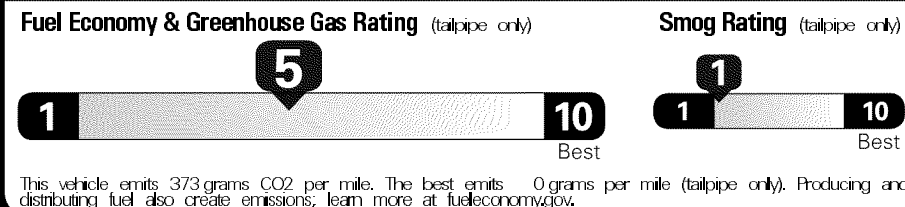

MANUFACTURER'S SUGGESTED RETAIL PRICE **$32,420.00**

OPTIONAL EQUIPMENT

FE	50 State Emissions	
61.	All Weather Floor Mats	149.00
DK.	Preferred Owner's Portfolio	
S2.	TRD LOWERING SPRINGS	639.00
HR.	TRD Sway Bar	550.00
3P.	Paint Protection Film	395.00

GOVERNMENT 5-STAR SAFETY RATINGS

Overall Vehicle Score **Not Rated**
Based on the combined ratings of frontal, side and rollover. Should ONLY be compared to other vehicles of similar size and weight.

Frontal Crash Driver Passenger **★★★★★**
Based on the risk of injury in a frontal impact. Should ONLY be compared to other vehicles of similar size and weight.

Side Crash Front seat Rear seat **Not Rated**
Based on the risk of injury in a side impact.

Rollover **★★★★★**
Based on the risk of rollover in a single-vehicle crash.

Star ratings range from 1 to 5 stars (★★★★★) with 5 being the highest.
Source: National Highway Traffic Safety Administration (NHTSA)
www.safercar.gov or 1-888-327-4236

EPA DOT Fuel Economy and Environment

Gasoline Vehicle

Fuel Economy
24 MPG Minicompacts range from 13 to 31 MPG. The best vehicle rates 136 MPGe.
21 28
combined city/hwy city highway
4.2 gallons per 100 miles

You spend $2,500
more in fuel costs over 5 years compared to the average new vehicle.

Annual fuel cost
$1,900

Actual results will vary for many reasons, including driving conditions and how you drive and maintain your vehicle. The average new vehicle gets 27 MPG and costs $7,000 to fuel over 5 years. Cost estimates are based on 15,000 miles per year at $3.00 per gallon. MPGe is miles per gasoline gallon equivalent. Vehicle emissions are a significant cause of climate change and smog.

fuelconomy.gov
Calculate personalized estimates and compare vehicles

TOTAL $35,083.00

The New Vehicle Limited Warranty provides 3-year/36,000 mile basic coverage, 5-year/60,000 mile powertrain coverage, plus 5-year/unlimited mile corrosion perforation coverage. See Warranty and Maintenance Guide for details. An extended service contract may be available for the vehicle. Ask dealer for details. Manufacturer's suggested retail price includes manufacturer's recommended pre-delivery service. Gasoline, license and title fees, applicable federal, state and local taxes and dealer and distributor installed options and accessories are not included in the manufacturer's suggested retail price.

ToyotaCare, which covers normal factory scheduled maintenance for two years or 25,000 miles, whichever occurs first, is included as part of the sales price of the vehicle for qualifying buyers. See participating dealer for eligibility and coverage details.

Dealer Name / Address: 45009
CHECKERED FLAG TOYOTA
5301 VIRGINIA BEACH BLVD.
VIRGINIA BEACH VA23462

Delivered by Truck to: 45985
PAVILION CONVENTION CENTR
1000 19TH STREET
VIRGINIA BEACH VA23451