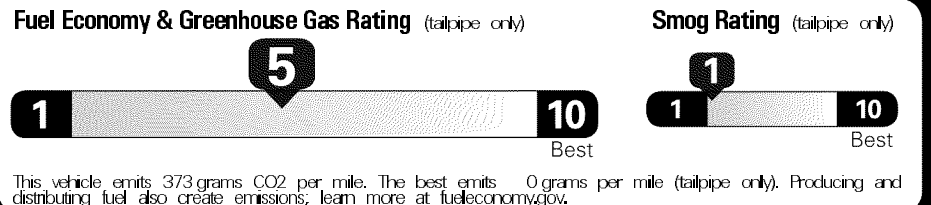

EXTERIOR

- Color-Keyed Power, Heated Ext Mirrors
- Automatic Projector-Beam LED Headlights
- LED DRL, Foglights & Taillights
- TRD Dual Exhaust; TRD Side Graphic
- TRD Front, Rear, & Side Under Spoilers

INTERIOR

- Pioneer 7" Touch-Screen Display Audio AM/FM/HD Radio, 8 Speakers, AUX/USB Port w/iPod Connectivity, Hands-Free Phone Capability & Music Streaming via Bluetooth Wireless Tech
- Remote Keyless Entry w/ Engine Immob
- Pwr Door Locks & Windows w/Auto Up/Dwn & Jam Protect; 1-Piece Folding Rr Seatback
- Lthr-Trim Tilt/Teles Steer Wheel w/Audio Cntrls; Digit/Analog Speedo; Cruise Cntrl
- Analog Tach w/Programmable Rev Indicator
- Dual Zone A/C; Rear Window Defogger
- 4.2" TFT MID; Carpeted Floor Mats
- Push Button Start/Stop; Smart Key System

MANUFACTURER'S SUGGESTED RETAIL PRICE **$32,420.00**

OPTIONAL EQUIPMENT

FE	50 State Emissions	
61.	All Weather Floor Mats	149.00
S2.	TRD LOWERING SPRINGS	639.00
DK.	Preferred Owner's Portfolio	
HR.	TRD Sway Bar	550.00

EPA DOT Fuel Economy and Environment

Gasoline Vehicle

Fuel Economy
24 MPG Minicompacts range from 13 to 112 MPG. The best vehicle rates 136 MPGe.
21 28
combined city/hwy city highway
4.2 gallons per 100 miles

You spend $2,500
more in fuel costs over 5 years compared to the average new vehicle.

Annual fuel cost $1,900

Actual results will vary for many reasons, including driving conditions and how you drive and maintain your vehicle. The average new vehicle gets 27 MPG and costs $7,000 to fuel over 5 years. Cost estimates are based on 15,000 miles per year at $3.00 per gallon. MPGe is miles per gasoline gallon equivalent. Vehicle emissions are a significant cause of climate change and smog.

fueleconomy.gov
Calculate personalized estimates and compare vehicles

TOTAL $34,678.00

The New Vehicle Limited Warranty provides 3-year/36,000 mile basic coverage, 5-year/60,000 mile powertrain coverage, plus 5-year/unlimited mile corrosion perforation coverage. See Warranty and Maintenance Guide for details. An extended service contract may be available for the vehicle. Ask dealer for details. Manufacturer's suggested retail price includes manufacturer's recommended pre-delivery service. Gasoline, license and title fees, applicable federal, state and local taxes and dealer and distributor installed options and accessories are not included in the manufacturer's suggested retail price.

ToyotaCare, which covers normal factory scheduled maintenance for two years or 25,000 miles, whichever occurs first, is included as part of the sales price of the vehicle for qualifying buyers. See participating dealer for eligibility and coverage details.

Delivered by Truck to: 45009
CHECKERED FLAG TOYOTA
5301 VIRGINIA BEACH BLVD.
VIRGINIA BEACH VA23462