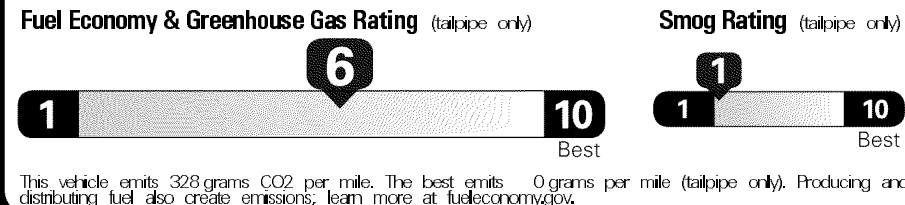

MANUFACTURER'S SUGGESTED RETAIL PRICE **$27,375.00**

OPTIONAL EQUIPMENT

- FE 50 State Emissions
- 2P. TRD 17-in. Wheel - Matte Grey 1,650.00
37. TRD Exhaust System 1,100.00
- 3F. TRD Air Filter 75.00
61. All Weather Floor Mats 149.00
- DK. Preferred Owner's Portfolio
- HR. TRD Sway Bar 550.00
- R7. Rear Spoiler 399.00
- S2. TRD LOWERING SPRINGS 639.00

EPA DOT Fuel Economy and Environment

Gasoline Vehicle

Fuel Economy
27 MPG Minicompacts range from 13 to 31 MPG. The best vehicle rates 136 MPGe.
24 32
combined city/hwy city highway
3.7 gallons per 100 miles

You spend $1,250
more in fuel costs over 5 years compared to the average new vehicle.

Annual fuel cost $1,650

Actual results will vary for many reasons, including driving conditions and how you drive and maintain your vehicle. The average new vehicle gets 27 MPG and costs $7,000 to fuel over 5 years. Cost estimates are based on 15,000 miles per year at $3.00 per gallon. MPGe is miles per gasoline gallon equivalent. Vehicle emissions are a significant cause of climate change and smog.

fueleconomy.gov
Calculate personalized estimates and compare vehicles

TOTAL $32,867.00

The New Vehicle Limited Warranty provides 3-year/36,000 mile basic coverage, 5-year/60,000 mile powertrain coverage, plus 5-year/unlimited mile corrosion perforation coverage. See Warranty and Maintenance Guide for details. An extended service contract may be available for the vehicle. Ask dealer for details. Manufacturer's suggested retail price includes manufacturer's recommended pre-delivery service. Gasoline, license and title fees, applicable federal, state and local taxes and dealer and distributor installed options and accessories are not included in the manufacturer's suggested retail price.

ToyotaCare, which covers normal factory scheduled maintenance for two years or 25,000 miles, whichever occurs first, is included as part of the sales price of the vehicle for qualifying buyers. See participating dealer for eligibility and coverage details.

Delivered by Truck to: 45009
CHECKERED FLAG TOYOTA
5301 VIRGINIA BEACH BLVD.
VIRGINIA BEACH VA23462