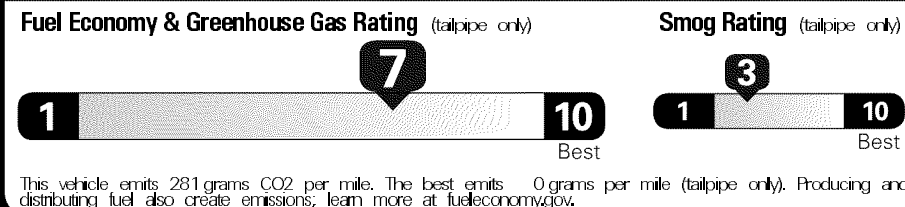

1. **EXTERIOR**
2. Bi-LED Headlights
   - LED Daytime Running Lights In Headlight
   - Color-Keyed Heated Power Outside Mirrors

1. **INTERIOR**
2. Premium Fabric-Trimmed 6-Way Adj Dr Seat 4-Way Adj Fr Pass Seat w/Seatback Pocket
   - Entune Audio w/6.1" Touch-screen incl Entune Multimedia Bundle (AUX/USB/BT/Adv Voice Recognition), Siri Eyes Free
   - 3.5-in Monochrome TFT Multi-Info Display
   - Integrated Backup Camera w/Projected Pth
   - Steering Wheel w/ Audio & Bluetooth Hands-Free Phone Voice Command Controls
   - Auto Climate Control w/ Pollen Filter and Push Button Controls
   - Remote Keyless Entry System
   - Power Door Locks and Windows
   - ***Full Tank of Gas***

MANUFACTURER'S SUGGESTED RETAIL PRICE $19,135.00

OPTIONAL EQUIPMENT

FE	50 State Emissions	
PC	Special Color	395.00
2T	All Weather Floor Liners/Cargo Tray	249.00
BM	Body Side Moldings	209.00
DK	Preferred Owner's Portfolio	
EF	Rear Bumper Protector	79.00

EPA DOT Fuel Economy and Environment

Gasoline Vehicle

Fuel Economy
32 MPG
Midsize Cars range from 14 to 136 MPG. The best vehicle rates 136 MPGe.
28 36
combined city/hwy city highway
3.1 gallons per 100 miles

You save $1,000
in fuel costs over 5 years compared to the average new vehicle.

Annual fuel Cost
$1,200

Actual results will vary for many reasons, including driving conditions and how you drive and maintain your vehicle. The average new vehicle gets 27 MPG and costs $7,000 to fuel over 5 years. Cost estimates are based on 15,000 miles per year at $2.55 per gallon. MPGe is miles per gasoline gallon equivalent. Vehicle emissions are a significant cause of climate change and smog.

fuelconomy.gov
Calculate personalized estimates and compare vehicles

TOTAL $20,987.00

The New Vehicle Limited Warranty provides 3-year/36,000 mile basic coverage, 5-year/60,000 mile powertrain coverage, plus 5-year/unlimited mile corrosion perforation coverage. See Warranty and Maintenance Guide for details. An extended service contract may be available for the vehicle. Ask dealer for details. Manufacturer's suggested retail price includes manufacturer's recommended pre-delivery service. Gasoline, license and title fees, applicable federal, state and local taxes and dealer and distributor installed options and accessories are not included in the manufacturer's suggested retail price.

ToyotaCare, which covers normal factory scheduled maintenance for two years or 25,000 miles, whichever occurs first, is included as part of the sales price of the vehicle for qualifying buyers. See participating dealer for eligibility and coverage details.

Delivered by Truck to: 45009
CHECKERED FLAG TOYOTA
5301 VIRGINIA BEACH BLVD.
VIRGINIA BEACH VA23462