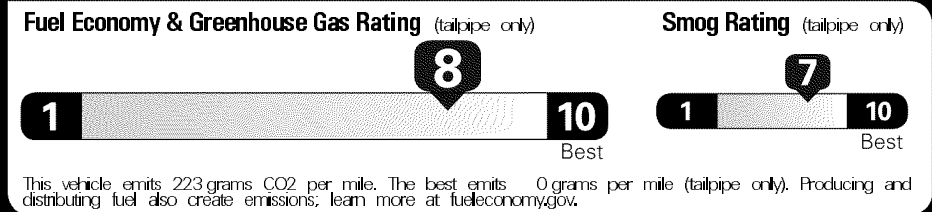

EXTERIOR

- LED Projector Headlights
- LED Daytime Running Lights
- 17-in Five-Spoke Silver Alloy Wheels

INTERIOR

- Audio - 7-in Touchscreen, 6 Speakers, HandsFree Bluetooth Phone/Music, USB Media Port, 4 USB Charge Ports, SiriusXM w/ 3-Month All Access Trial, Android Auto & Apple CarPlay Compatible
- Dual Zone Auto A/C w/ Rear Vents
- Fabric-Trimmed Seats
- Power Driver's Seat
- Smart Key System w/ Push Button Start

- For Full Product Details, Please Visit Toyota.com/RAV4Hybrid
Full Tank of Gas

MANUFACTURER'S SUGGESTED RETAIL PRICE $29,945.00

OPTIONAL EQUIPMENT

FE	50 State Emissions	
CP	XLE Convenience Package - Height-Adjustable Power Liftgate & Power Tilt/Slide Moonroof	1,265.00
2T.	All Weather Floor Liners and Cargo Tray	269.00
3J.	Blackout Emblem Overlays	175.00
D9.	Door Sill Protector	199.00
DK.	Preferred Owner's Portfolio	

EPA DOT Fuel Economy and Environment

Gasoline Vehicle

Fuel Economy

40 MPG Small SUVs range from 16 to 125 MPG. The best vehicle rates 141 MPGe.

41 city **38** highway

2.5 gallons per 100 miles

You save $2,500 in fuel costs over 5 years compared to the average new vehicle.

Annual fuel cost $1,000

fuelconomy.gov
Calculate personalized estimates and compare vehicles

DELIVERY, PROCESSING AND HANDLING FEE 1,175.00

TOTAL $33,028.00

Delivered by Truck to: 45009
CHECKERED FLAG TOYOTA
5301 VIRGINIA BEACH BLVD.
VIRGINIA BEACH VA23462