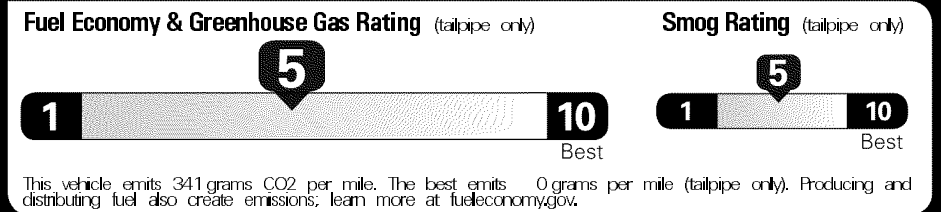

SAFETY & CONVENIENCE
- Toyota Safety Sense-P: Pre-Collision Sys
w/Pedestrian Detection, Full-Speed Range
Dynamic Radar Cruise Control,
Lane Departure Alert w/ Steering Assist,
Automatic High Beams,
Blind Spot Monitor (BSM),
Rear Cross-Traffic Alert (RCTA)
- Star Safety System
- 10 Airbags
- Integrated Backup Camera

EXTERIOR
- 17" Silver-Painted Alloy Wheels
- LED Headlamps & Daylight Running
Lights (DRL) w/ Auto On/Off
- Heated Outside Mirror w/ Turn Signal
- Dual Chrome-Tipped Exhaust

INTERIOR
- Audio Plus:
9" Touchscreen, 8 Speakers,
HandsFree Bluetooth Phone/Music,
USB Media Port, 4 USB Charge-Ports,
SiriusXM w/ 3-Month All Access Trial,
Android Auto & Apple CarPlay Compatible
- SofTex, Heated Front Seats,
8-Way Power Driver & Passenger Seat
w/ 2-Way Power Driver Lumbar Support
- Smart Key System w/ Push Button Start

MANUFACTURER'S SUGGESTED RETAIL PRICE $35,875.00

OPTIONAL EQUIPMENT
FE 50 State Emissions
PC Special Color 425.00
2T. All Weather Package 259.00

For Full Product Details, Please Visit
Toyota.com/Avalon
Full Tank of Gas

EPA DOT Fuel Economy and Environment

Gasoline Vehicle

Fuel Economy
26 MPG Midsized Cars range from 14 to 141 MPG. The best vehicle rates 141 MPGe.
22 32
combined city/hwy city highway
3.8 gallons per 100 miles

You spend $ 250
more in fuel costs over 5 years
compared to the average new vehicle.

Annual fuel cost $ 1,550

Actual results will vary for many reasons, including driving conditions and how you drive and maintain your vehicle. The average new vehicle gets 27 MPG and costs $7,500 to fuel over 5 years. Cost estimates are based on 15,000 miles per year at $2.70 per gallon. MPGe is miles per gasoline gallon equivalent. Vehicle emissions are a significant cause of climate change and smog.

fuelconomy.gov
Calculate personalized estimates and compare vehicles

DELIVERY, PROCESSING AND HANDLING FEE 995.00

TOTAL $37,554.00

The New Vehicle Limited Warranty provides 3-year/36,000 mile basic coverage, 5-year/60,000 mile powertrain coverage, plus 5-year/unlimited mile corrosion perforation coverage. See Warranty and Maintenance Guide for details. An extended service contract may be available for the vehicle. Ask dealer for details. Manufacturer's suggested retail price includes manufacturer's recommended pre-delivery service. Gasoline, license and title fees, applicable federal, state and local taxes and dealer and distributor installed options and accessories are not included in the manufacturer's suggested retail price.

ToyotaCare, which covers normal factory scheduled maintenance for two years or 25,000 miles, whichever occurs first, is included as part of the sales price of the vehicle for qualifying buyers. See participating dealer for eligibility and coverage details.

Delivered by Truck to: 45009
CHECKERED FLAG TOYOTA
5301 VIRGINIA BEACH BLVD.
VIRGINIA BEACH VA23462