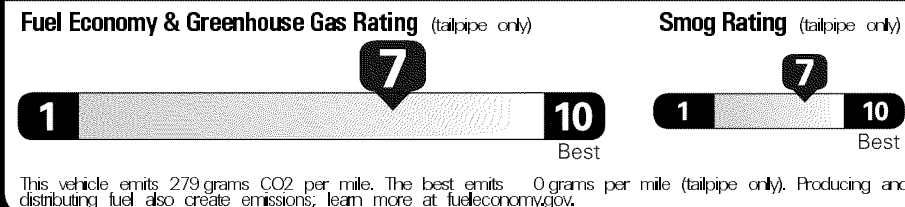

- For Full Product Details
Please Visit Toyota.com/camry
Full Tank of Gas

MANUFACTURER'S SUGGESTED RETAIL PRICE **$26,485.00**

1. **OPTIONAL EQUIPMENT**
2. FE 50 State Emissions
   - 2T. All Weather Floor Liners/Cargo Tray 259.00
   - D5. Door Edge Guard 129.00
   - DK. PREFERRED OWNER'S PORTFOLIO
   - EF. Rear Bumper Applique 69.00

GOVERNMENT 5-STAR SAFETY RATINGS

Overall Vehicle Score ★★★★★

Based on the combined ratings of frontal, side and rollover. Should ONLY be compared to other vehicles of similar size and weight.

Frontal Crash Driver Passenger ★★★★★

Based on the risk of injury in a frontal impact. Should ONLY be compared to other vehicles of similar size and weight.

Side Crash Front seat Rear seat ★★★★★

Based on the risk of injury in a side impact.

Rollover ★★★★★

Based on the risk of rollover in a single-vehicle crash.

Star ratings range from 1 to 5 stars (★★★★★) with 5 being the highest.
Source: National Highway Traffic Safety Administration (NHTSA)
www.safercar.gov or 1-888-327-4236

EPA DOT Fuel Economy and Environment

Gasoline Vehicle

Fuel Economy

32 MPG Midsized Cars range from 14 to 142 MPG. The best vehicle rates 141 MPGe.

28 **39**
combined city/hwy city highway

3.1 gallons per 100 miles

You save $1,250
in fuel costs over 5 years compared to the average new vehicle.

Annual fuel Cost
$1,250

Actual results will vary for many reasons, including driving conditions and how you drive and maintain your vehicle. The average new vehicle gets 27 MPG and costs $7,500 to fuel over 5 years. Cost estimates are based on 15,000 miles per year at $2.70 per gallon. MPGe is miles per gasoline gallon equivalent. Vehicle emissions are a significant cause of climate change and smog.

fuelconomy.gov
Calculate personalized estimates and compare vehicles

DELIVERY, PROCESSING AND HANDLING FEE 995.00

TOTAL $27,937.00

The New Vehicle Limited Warranty provides 3-year/36,000 mile basic coverage, 5-year/60,000 mile powertrain coverage, plus 5-year/unlimited mile corrosion perforation coverage. See Warranty and Maintenance Guide for details. An extended service contract may be available for the vehicle. Ask dealer for details. Manufacturer's suggested retail price includes manufacturer's recommended pre-delivery service. Gasoline, license and title fees, applicable federal, state and local taxes and dealer and distributor installed options and accessories are not included in the manufacturer's suggested retail price.

ToyotaCare, which covers normal factory scheduled maintenance for two years or 25,000 miles, whichever occurs first, is included as part of the sales price of the vehicle for qualifying buyers. See participating dealer for eligibility and coverage details.

Delivered by Truck to: 45009
CHECKERED FLAG TOYOTA
5301 VIRGINIA BEACH BLVD.
VIRGINIA BEACH VA23462