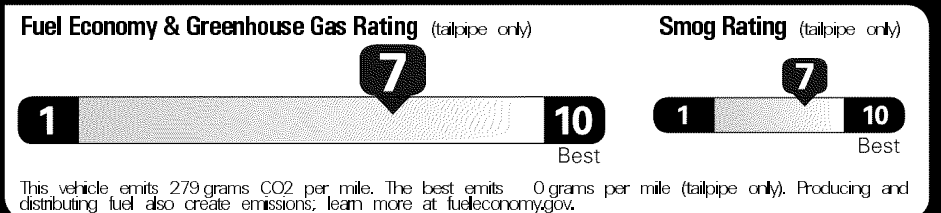

1. **EXTERIOR**
   - 18-in Black Machined-Finish Alloy Wheels
   - Bi-LED Combination Headlights w/Auto On/Off Feature
   - LED DRLs w/On/Off Feature
   - Black Front Grille w/Sport Mesh Insert
   - Single Exhaust w/Dual Chrome Tips

1. **INTERIOR**
   - Audio - 7-in Touchscreen, 6 Speakers, HandsFree Bluetooth Phone/Music, USB Media Port, 2 USB Charge-Ports, SiriusXM w/3-Month All Access Trial, Android Auto & Apple CarPlay Compatible
   - 4.2-in TFT Multi-Information Display
   - Sport Fabric SofTex-Trimmed Seats
   - Power Driver Seat w/Lumbar Support
   - Auto Climate Control
   - Remote Keyless Entry System

- For Full Product Details Please Visit Toyota.com/camry
Full Tank of Gas

MANUFACTURER'S SUGGESTED RETAIL PRICE **$26,485.00**

1. **OPTIONAL EQUIPMENT**

FE	50 State Emissions	
2T.	All Weather Floor Liners/Cargo Tray	259.00
D5.	Door Edge Guard	129.00
DK.	PREFERRED OWNER'S PORTFOLIO	
EF.	Rear Bumper Applique	69.00

EPA DOT Fuel Economy and Environment

Gasoline Vehicle

Fuel Economy

32 MPG Midsized Cars range from 14 to 142 MPG. The best vehicle rates 141 MPGe.

28 **39**
combined city/hwy city highway

3.1 gallons per 100 miles

You save $ 1,250
in fuel costs over 5 years compared to the average new vehicle.

Annual fuel cost $ 1,250

Actual results will vary for many reasons, including driving conditions and how you drive and maintain your vehicle. The average new vehicle gets 27 MPG and costs $7,500 to fuel over 5 years. Cost estimates are based on 15,000 miles per year at $2.70 per gallon. MPGe is miles per gasoline gallon equivalent. Vehicle emissions are a significant cause of climate change and smog.

fuelconomy.gov
Calculate personalized estimates and compare vehicles

DELIVERY, PROCESSING AND HANDLING FEE 995.00

TOTAL $27,937.00

The New Vehicle Limited Warranty provides 3-year/36,000 mile basic coverage, 5-year/60,000 mile powertrain coverage, plus 5-year/unlimited mile corrosion perforation coverage. See Warranty and Maintenance Guide for details. An extended service contract may be available for the vehicle. Ask dealer for details. Manufacturer's suggested retail price includes manufacturer's recommended pre-delivery service. Gasoline, license and title fees, applicable federal, state and local taxes and dealer and distributor installed options and accessories are not included in the manufacturer's suggested retail price.

ToyotaCare, which covers normal factory scheduled maintenance for two years or 25,000 miles, whichever occurs first, is included as part of the sales price of the vehicle for qualifying buyers. See participating dealer for eligibility and coverage details.

Delivered by Truck to: 45009
CHECKERED FLAG TOYOTA
5301 VIRGINIA BEACH BLVD.
VIRGINIA BEACH VA23462