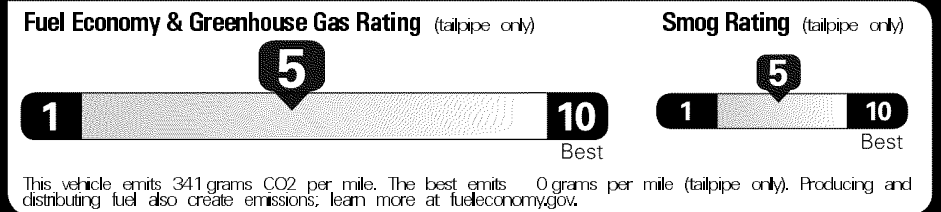

EXTERIOR
- LED Headlamps & DRL with Auto On/Off
- Heated Outside Mirror w/Turn Signal, BSM
- Dual Chrome-Tipped Exhaust

INTERIOR
- Dual Zone Auto Climate Control w/Filter
and Rear-Seat Vents
- Entune 3.0 Audio Plus w/App Suite,
9" Touch Scrn, 8 Speakers,
HandsFree Bluetooth Phone/Music,
USB Media Port, 4 USB Charge-Ports
SiriusXM w/3-Month All Access Trial
- Siri Eyes Free, Apple CarPlay Comp.
- 7" TFT Multi-Information Display
- Tilt & Telescopic Steering Wheel
- Softex, Htd Front Seats
8-Way Power Driver and Passenger Seat
w/2-Way Power Driver Lumbar Support
- Smart Key System with Push Button Start

Full Tank of Gas

MANUFACTURER'S SUGGESTED RETAIL PRICE **$35,500.00**

OPTIONAL EQUIPMENT

FE	50 State Emissions	
MR	Moonroof Package Includes: Power Tilt/Slide Moonroof with Sliding Sunshade and Qi-Compatible Wireless Charging System.	1,000.00
DK.	Preferred Owner's Portfolio	
2T.	All Weather Package Cargo Tray, All Weather Floor Liners	248.00

EPA DOT Fuel Economy and Environment

Gasoline Vehicle

Fuel Economy
26 MPG
Midsize Cars range from 14 to 136 MPG.
The best vehicle rates 136 MPGe.
22 city **32** highway
3.8 gallons per 100 miles

You spend $250
more in fuel costs
over 5 years
compared to the
average new vehicle.

Annual fuel cost
$ 1,450

Actual results will vary for many reasons, including driving conditions and how you drive and maintain your vehicle. The average new vehicle gets 27 MPG and costs $7,000 to fuel over 5 years. Cost estimates are based on 15,000 miles per year at $2.55 per gallon. MPGe is miles per gasoline gallon equivalent. Vehicle emissions are a significant cause of climate change and smog.

fuelconomy.gov
Calculate personalized estimates and compare vehicles

DELIVERY, PROCESSING AND HANDLING FEE 920.00

TOTAL $37,668.00

The New Vehicle Limited Warranty provides 3-year/36,000 mile basic coverage, 5-year/60,000 mile powertrain coverage, plus 5-year/unlimited mile corrosion perforation coverage. See Warranty and Maintenance Guide for details. An extended service contract may be available for the vehicle. Ask dealer for details. Manufacturer's suggested retail price includes manufacturer's recommended pre-delivery service. Gasoline, license and title fees, applicable federal, state and local taxes and dealer and distributor installed options and accessories are not included in the manufacturer's suggested retail price.

ToyotaCare, which covers normal factory scheduled maintenance for two years or 25,000 miles, whichever occurs first, is included as part of the sales price of the vehicle for qualifying buyers. See participating dealer for eligibility and coverage details.

Delivered by Truck to: 45009
CHECKERED FLAG TOYOTA
5301 VIRGINIA BEACH BLVD.
VIRGINIA BEACH VA23462