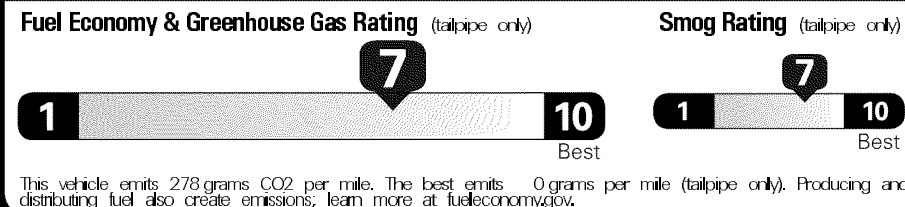

EXTERIOR

- 17" Alloy Wheels with P215/55R17 Tires
- Bi-LED Combination Headlights w/Auto On/Off Feature
- LED DRLs w/On/Off Feature
- Dark Gray Front Grille
- Color-Keyed Power Outside Mirrors

INTERIOR

- Entune 3.0 Audio w/App Suite 7" Touch Screen, 6 Speakers, HandsFree Bluetooth Phone/Music, USB Media Port, Siri Eyes Free, Apple CarPlay Compatible
- 8-Way Power Driver Seat w/Lumbar Support
- 60/40 split fold-down rear seat
- Steering Wheel w/Audio and Bluetooth Hands-Free Phone & Voice Command Cntrls
- Backup Camera w/Projected Path
- 4.2" TFT Multi-Information Display
- Remote Keyless Entry System
- ***Full Tank of Gas***

MANUFACTURER'S SUGGESTED RETAIL PRICE $24,350.00

OPTIONAL EQUIPMENT

- FE 50 State Emissions
63. All Weather Floor Mat Liners 169.00
- DK. PREFERRED OWNER'S PORTFOLIO
- EF. Rear Bumper Applique 69.00

EPA DOT Fuel Economy and Environment

Gasoline Vehicle

Fuel Economy
32 MPG Midsized Cars range from 14 to 136 MPG. The best vehicle rates 136 MPGe.
28 39
combined city/hwy city highway
3.1 gallons per 100 miles

You save $1,000
in fuel costs over 5 years compared to the average new vehicle.

Annual fuel Cost
$ 1,200

Actual results will vary for many reasons, including driving conditions and how you drive and maintain your vehicle. The average new vehicle gets 27 MPG and costs $7,000 to fuel over 5 years. Cost estimates are based on 15,000 miles per year at $2.55 per gallon. MPGe is miles per gasoline gallon equivalent. Vehicle emissions are a significant cause of climate change and smog.

fueleconomy.gov
Calculate personalized estimates and compare vehicles

TOTAL $25,508.00

The New Vehicle Limited Warranty provides 3-year/36,000 mile basic coverage, 5-year/60,000 mile powertrain coverage, plus 5-year/unlimited mile corrosion perforation coverage. See Warranty and Maintenance Guide for details. An extended service contract may be available for the vehicle. Ask dealer for details. Manufacturer's suggested retail price includes manufacturer's recommended pre-delivery service. Gasoline, license and title fees, applicable federal, state and local taxes and dealer and distributor installed options and accessories are not included in the manufacturer's suggested retail price.

ToyotaCare, which covers normal factory scheduled maintenance for two years or 25,000 miles, whichever occurs first, is included as part of the sales price of the vehicle for qualifying buyers. See participating dealer for eligibility and coverage details.

Delivered by Truck to: 45009
CHECKERED FLAG TOYOTA
5301 VIRGINIA BEACH BLVD.
VIRGINIA BEACH VA23462