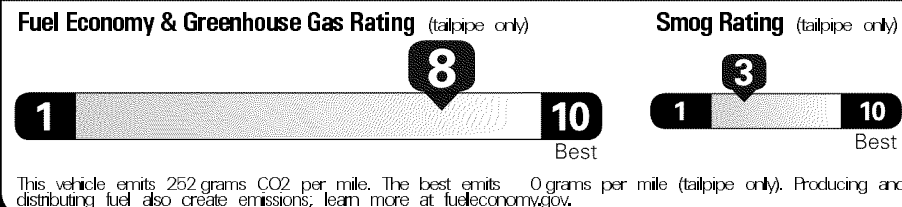

MANUFACTURER'S SUGGESTED RETAIL PRICE **$17,550.00**

OPTIONAL EQUIPMENT

FE 50 State Emissions

GOVERNMENT 5-STAR SAFETY RATINGS

Overall Vehicle Score ★★★★★

Based on the combined ratings of frontal, side and rollover. Should ONLY be compared to other vehicles of similar size and weight.

Frontal Crash Driver Passenger ★★★★★

Based on the risk of injury in a frontal impact. Should ONLY be compared to other vehicles of similar size and weight.

Side Crash Front seat Rear seat ★★★★★

Based on the risk of injury in a side impact.

Rollover ★★★★★

Based on the risk of rollover in a single-vehicle crash.

Star ratings range from 1 to 5 stars (★★★★★) with 5 being the highest.

Source: National Highway Traffic Safety Administration (NHTSA)

www.safercar.gov or 1-888-327-4236

EPA DOT Fuel Economy and Environment

Gasoline Vehicle

Fuel Economy
35 **MPG**
combined city/hwy
2.9 gallons per 100 miles

City: **32**
Highway: **40**

Compacts range from 14 to 107 MPG. The best vehicle rates 136 MPGe.

You save $1,500
in fuel costs
over 5 years
compared to the
average new vehicle.

Annual fuel Cost
$ 1,100

Actual results will vary for many reasons, including driving conditions and how you drive and maintain your vehicle. The average new vehicle gets 27 MPG and costs $7,000 to fuel over 5 years. Cost estimates are based on 15,000 miles per year at $2.55 per gallon. MPGe is miles per gasoline gallon equivalent. Vehicle emissions are a significant cause of climate change and smog.

fueleconomy.gov
Calculate personalized estimates and compare vehicles

TOTAL $18,470.00

The New Vehicle Limited Warranty provides 3-year/36,000 mile basic coverage, 5-year/60,000 mile powertrain coverage, plus 5-year/unlimited mile corrosion perforation coverage. See Warranty and Maintenance Guide for details. An extended service contract may be available for the vehicle. Ask dealer for details. Manufacturer's suggested retail price includes manufacturer's recommended pre-delivery service. Gasoline, license and title fees, applicable federal, state and local taxes and dealer and distributor installed options and accessories are not included in the manufacturer's suggested retail price.

ToyotaCare, which covers normal factory scheduled maintenance for two years or 25,000 miles, whichever occurs first, is included as part of the sales price of the vehicle for qualifying buyers. See participating dealer for eligibility and coverage details.

Delivered by Truck to: 45009
CHECKERED FLAG TOYOTA
5301 VIRGINIA BEACH BLVD.
VIRGINIA BEACH VA23462