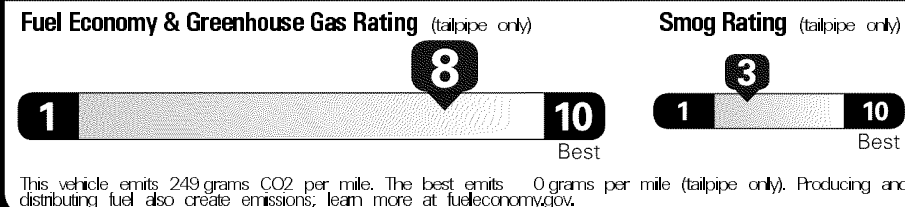

MANUFACTURER'S SUGGESTED RETAIL PRICE **$17,050.00**

OPTIONAL EQUIPMENT

FE 50 State Emissions

GOVERNMENT 5-STAR SAFETY RATINGS

Overall Vehicle Score ★★★★★
Based on the combined ratings of frontal, side and rollover. Should ONLY be compared to other vehicles of similar size and weight.

Frontal Crash Driver Passenger ★★★★★
Based on the risk of injury in a frontal impact. Should ONLY be compared to other vehicles of similar size and weight.

Side Crash Front seat Rear seat ★★★★★
Based on the risk of injury in a side impact.

Rollover ★★★★★
Based on the risk of rollover in a single-vehicle crash.

Star ratings range from 1 to 5 stars (★★★★★) with 5 being the highest.
Source: National Highway Traffic Safety Administration (NHTSA)
www.safercar.gov or 1-888-327-4236

EPA DOT Fuel Economy and Environment

Gasoline Vehicle

Fuel Economy
35 **MPG**
Subcompacts range from 15 to 124 MPG. The best vehicle rates 136 MPGe.
32 **40**
combined city/hwy city highway
2.9 gallons per 100 miles

You save $1,500
in fuel costs over 5 years compared to the average new vehicle.

Annual fuel cost
$ 1,050

Actual results will vary for many reasons, including driving conditions and how you drive and maintain your vehicle. The average new vehicle gets 27 MPG and costs $6,750 to fuel over 5 years. Cost estimates are based on 15,000 miles per year at $2.40 per gallon. MPGe is miles per gasoline gallon equivalent. Vehicle emissions are a significant cause of climate change and smog.

fuelconomy.gov
Calculate personalized estimates and compare vehicles

DELIVERY, PROCESSING AND HANDLING FEE 895.00

TOTAL $17,945.00

The New Vehicle Limited Warranty provides 3-year/36,000 mile basic coverage, 5-year/60,000 mile powertrain coverage, plus 5-year/unlimited mile corrosion perforation coverage. See Warranty and Maintenance Guide for details. An extended service contract may be available for the vehicle. Ask dealer for details. Manufacturer's suggested retail price includes manufacturer's recommended pre-delivery service. Gasoline, license and title fees, applicable federal, state and local taxes and dealer and distributor installed options and accessories are not included in the manufacturer's suggested retail price.

ToyotaCare, which covers normal factory scheduled maintenance for two years or 25,000 miles, whichever occurs first, is included as part of the sales price of the vehicle for qualifying buyers. See participating dealer for eligibility and coverage details.

Delivered by Truck to: 45009
CHECKERED FLAG TOYOTA
5301 VIRGINIA BEACH BLVD.
VIRGINIA BEACH VA23462