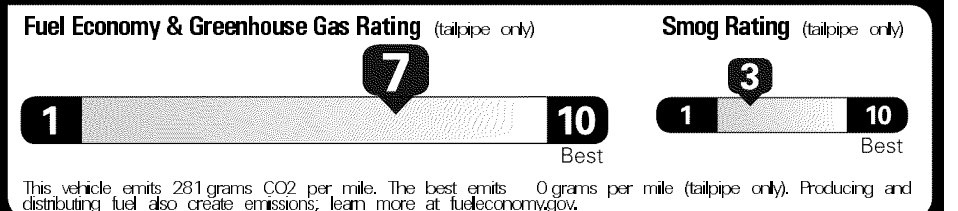

1. **EXTERIOR**
2. Bi-LED Headlights
   - LED Daytime Running Lights In Headlight
   - Color-Keyed Heated Power Outside Mirrors

1. **INTERIOR**
2. Premium Fabric-Trimmed 6-Way Adj Dr Seat 4-Way Adj Fr Pass Seat w/Seatback Pocket
   - Entune Audio w/6.1" Touch-screen incl Entune Multimedia Bundle (AUX/USB/BT/Adv Voice Recognition), Siri Eyes Free
   - 3.5-in Monochrome TFT Multi-Info Display
   - Integrated Backup Camera w/Projected Pth
   - Steering Wheel w/ Audio & Bluetooth Hands-Free Phone Voice Command Controls
   - Auto Climate Control w/ Pollen Filter and Push Button Controls
   - Remote Keyless Entry System
   - Power Door Locks and Windows
   - ***Full Tank of Gas***

MANUFACTURER'S SUGGESTED RETAIL PRICE $19,135.00

1. **OPTIONAL EQUIPMENT**
2. FE 50 State Emissions
   - DK. Preferred Owner's Portfolio
   - 2T. All Weather Floor Liners/Cargo Tray 249.00
   - EF. Rear Bumper Protector 79.00

EPA DOT Fuel Economy and Environment

Gasoline Vehicle

Fuel Economy
32 MPG
Midsize Cars range from 14 to 136 MPG. The best vehicle rates 136 MPGe.
28 36
combined city/hwy city highway
3.1 gallons per 100 miles

You save $1,000
in fuel costs over 5 years compared to the average new vehicle.

Annual fuel Cost
$1,200

Actual results will vary for many reasons, including driving conditions and how you drive and maintain your vehicle. The average new vehicle gets 27 MPG and costs $7,000 to fuel over 5 years. Cost estimates are based on 15,000 miles per year at $2.55 per gallon. MPGe is miles per gasoline gallon equivalent. Vehicle emissions are a significant cause of climate change and smog.

fueleconomy.gov
Calculate personalized estimates and compare vehicles

TOTAL $20,383.00

The New Vehicle Limited Warranty provides 3-year/36,000 mile basic coverage, 5-year/60,000 mile powertrain coverage, plus 5-year/unlimited mile corrosion perforation coverage. See Warranty and Maintenance Guide for details. An extended service contract may be available for the vehicle. Ask dealer for details. Manufacturer's suggested retail price includes manufacturer's recommended pre-delivery service. Gasoline, license and title fees, applicable federal, state and local taxes and dealer and distributor installed options and accessories are not included in the manufacturer's suggested retail price. ToyotaCare, which covers normal factory scheduled maintenance for two years or 25,000 miles, whichever occurs first, is included as part of the sales price of the vehicle for qualifying buyers. See participating dealer for eligibility and coverage details.

Delivered by Truck to: 45009
CHECKERED FLAG TOYOTA
5301 VIRGINIA BEACH BLVD.
VIRGINIA BEACH VA23462