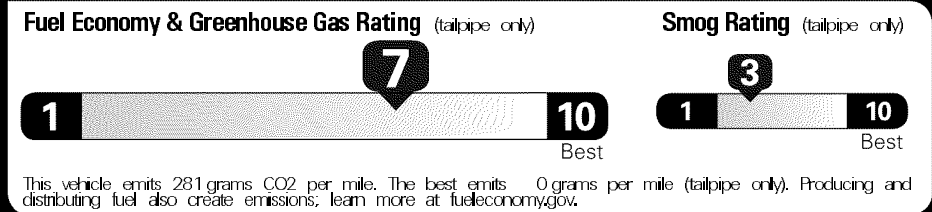

EXTERIOR
- Bi-LED Headlights
- LED Daytime Running Lights In Headlight
- Color-Keyed Heated Power Outside Mirrors

INTERIOR
- Premium Fabric-Trimmed 6-Way Adj Dr Seat 4-Way Adj Fr Pass Seat w/Seatback Pocket
- Entune Audio w/6.1" Touch-screen incl Entune Multimedia Bundle (AUX/USB/BT/Adv Voice Recognition), Siri Eyes Free
- 3.5-in Monochrome TFT Multi-Info Display
- Integrated Backup Camera w/Projected Pth
- Steering Wheel w/ Audio & Bluetooth Hands-Free Phone Voice Command Controls
- Auto Climate Control w/ Pollen Filter and Push Button Controls
- Remote Keyless Entry System
- Power Door Locks and Windows
Full Tank of Gas

MANUFACTURER'S SUGGESTED RETAIL PRICE **$19,135.00**

OPTIONAL EQUIPMENT
FE 50 State Emissions
63. All Weather Floor Liners 149.00
DK. Preferred Owner's Portfolio
EF. Rear Bumper Protector 79.00

EPA DOT Fuel Economy and Environment

Gasoline Vehicle

Fuel Economy
32 MPG
Midsize Cars range from 14 to 136 MPG. The best vehicle rates 136 MPGe.
28 36
combined city/hwy city highway
3.1 gallons per 100 miles

You save $1,000
in fuel costs over 5 years compared to the average new vehicle.

Annual fuel Cost
$ 1,200

Actual results will vary for many reasons, including driving conditions and how you drive and maintain your vehicle. The average new vehicle gets 27 MPG and costs $7,000 to fuel over 5 years. Cost estimates are based on 15,000 miles per year at $2.55 per gallon. MPGe is miles per gasoline gallon equivalent. Vehicle emissions are a significant cause of climate change and smog.

fueleconomy.gov
Calculate personalized estimates and compare vehicles

DELIVERY, PROCESSING AND HANDLING FEE 920.00

TOTAL $20,283.00

The New Vehicle Limited Warranty provides 3-year/36,000 mile basic coverage, 5-year/60,000 mile powertrain coverage, plus 5-year/unlimited mile corrosion perforation coverage. See Warranty and Maintenance Guide for details. An extended service contract may be available for the vehicle. Ask dealer for details. Manufacturer's suggested retail price includes manufacturer's recommended pre-delivery service. Gasoline, license and title fees, applicable federal, state and local taxes and dealer and distributor installed options and accessories are not included in the manufacturer's suggested retail price. ToyotaCare, which covers normal factory scheduled maintenance for two years or 25,000 miles, whichever occurs first, is included as part of the sales price of the vehicle for qualifying buyers. See participating dealer for eligibility and coverage details.

Delivered by Truck to: 45009
CHECKERED FLAG TOYOTA
5301 VIRGINIA BEACH BLVD.
VIRGINIA BEACH VA23462