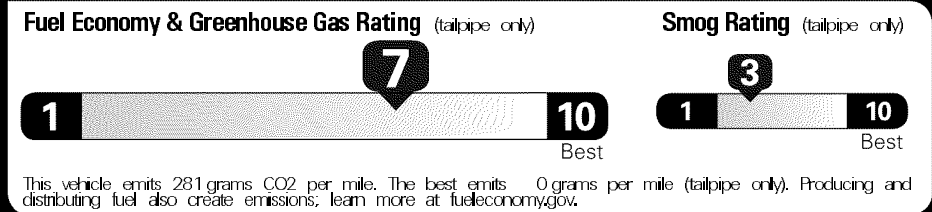

EXTERIOR
- Bi-LED Headlights
- LED Daytime Running Lights In Headlight
- Color-Keyed Heated Power Outside Mirrors

INTERIOR
- Premium Fabric-Trimmed 6-Way Adj Dr Seat 4-Way Adj Fr Pass Seat w/Seatback Pocket
- Entune Audio w/6.1" Touch-screen incl Entune Multimedia Bundle (AUX/USB/BT/Adv Voice Recognition), Siri Eyes Free
- 3.5-in Monochrome TFT Multi-Info Display
- Integrated Backup Camera w/Projected Pth
- Steering Wheel w/ Audio & Bluetooth Hands-Free Phone Voice Command Controls
- Auto Climate Control w/ Pollen Filter and Push Button Controls
- Remote Keyless Entry System
- Power Door Locks and Windows
Full Tank of Gas

MANUFACTURER'S SUGGESTED RETAIL PRICE $19,135.00

OPTIONAL EQUIPMENT
FE 50 State Emissions
2T. All Weather Floor Liners/Cargo Tray 249.00
DK. Preferred Owner's Portfolio
EF. Rear Bumper Protector 79.00

EPA DOT Fuel Economy and Environment

Gasoline Vehicle

Fuel Economy
32 MPG
Midsize Cars range from 14 to 136 MPG. The best vehicle rates 136 MPGe.
28 36
combined city/hwy city highway
3.1 gallons per 100 miles

You save $1,000
in fuel costs over 5 years compared to the average new vehicle.

Annual fuel Cost
$1,200

Actual results will vary for many reasons, including driving conditions and how you drive and maintain your vehicle. The average new vehicle gets 27 MPG and costs $7,000 to fuel over 5 years. Cost estimates are based on 15,000 miles per year at $2.55 per gallon. MPGe is miles per gasoline gallon equivalent. Vehicle emissions are a significant cause of climate change and smog.

fueleconomy.gov
Calculate personalized estimates and compare vehicles

DELIVERY, PROCESSING AND HANDLING FEE 920.00

TOTAL $20,383.00

The New Vehicle Limited Warranty provides 3-year/36,000 mile basic coverage, 5-year/60,000 mile powertrain coverage, plus 5-year/unlimited mile corrosion perforation coverage. See Warranty and Maintenance Guide for details. An extended service contract may be available for the vehicle. Ask dealer for details. Manufacturer's suggested retail price includes manufacturer's recommended pre-delivery service. Gasoline, license and title fees, applicable federal, state and local taxes and dealer and distributor installed options and accessories are not included in the manufacturer's suggested retail price. ToyotaCare, which covers normal factory scheduled maintenance for two years or 25,000 miles, whichever occurs first, is included as part of the sales price of the vehicle for qualifying buyers. See participating dealer for eligibility and coverage details.

Delivered by Truck to: 45009
CHECKERED FLAG TOYOTA
5301 VIRGINIA BEACH BLVD.
VIRGINIA BEACH VA23462