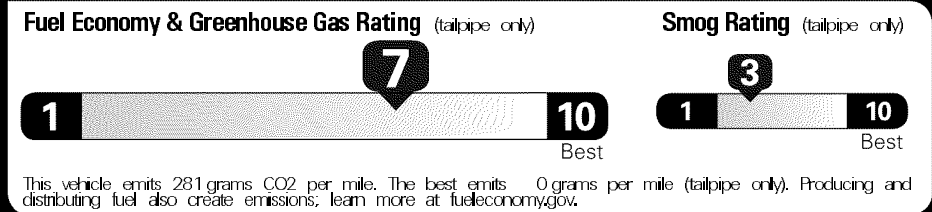

EXTERIOR
- Bi-LED Headlights
- LED Daytime Running Lights In Headlight
- Color-Keyed Heated Power Outside Mirrors

INTERIOR
- Premium Fabric-Trimmed 6-Way Adj Dr Seat 4-Way Adj Fr Pass Seat w/Seatback Pocket
- Entune Audio w/6.1" Touch-screen incl Entune Multimedia Bundle (AUX/USB/BT/Adv Voice Recognition), Siri Eyes Free
- 3.5-in Monochrome TFT Multi-Info Display
- Integrated Backup Camera w/Projected Pth
- Steering Wheel w/ Audio & Bluetooth Hands-Free Phone Voice Command Controls
- Auto Climate Control w/ Pollen Filter and Push Button Controls
- Remote Keyless Entry System
- Power Door Locks and Windows
Full Tank of Gas

MANUFACTURER'S SUGGESTED RETAIL PRICE **$19,135.00**

OPTIONAL EQUIPMENT
FE 50 State Emissions
2T. All Weather Floor Liners/Cargo Tray 249.00
DK. Preferred Owner's Portfolio
EF. Rear Bumper Protector 79.00

EPA DOT Fuel Economy and Environment

Gasoline Vehicle

Fuel Economy
32 MPG
Midsize Cars range from 14 to 136 MPG. The best vehicle rates 136 MPGe.
28 36
combined city/hwy city highway
3.1 gallons per 100 miles

You save $1,000
in fuel costs over 5 years compared to the average new vehicle.

Annual fuel Cost
$1,200

Actual results will vary for many reasons, including driving conditions and how you drive and maintain your vehicle. The average new vehicle gets 27 MPG and costs $7,000 to fuel over 5 years. Cost estimates are based on 15,000 miles per year at $2.55 per gallon. MPGe is miles per gasoline gallon equivalent. Vehicle emissions are a significant cause of climate change and smog.

fueleconomy.gov
Calculate personalized estimates and compare vehicles

DELIVERY, PROCESSING AND HANDLING FEE 920.00

TOTAL $20,383.00

The New Vehicle Limited Warranty provides 3-year/36,000 mile basic coverage, 5-year/60,000 mile powertrain coverage, plus 5-year/unlimited mile corrosion perforation coverage. See Warranty and Maintenance Guide for details. An extended service contract may be available for the vehicle. Ask dealer for details. Manufacturer's suggested retail price includes manufacturer's recommended pre-delivery service. Gasoline, license and title fees, applicable federal, state and local taxes and dealer and distributor installed options and accessories are not included in the manufacturer's suggested retail price. ToyotaCare, which covers normal factory scheduled maintenance for two years or 25,000 miles, whichever occurs first, is included as part of the sales price of the vehicle for qualifying buyers. See participating dealer for eligibility and coverage details.

Delivered by Truck to: 45009
CHECKERED FLAG TOYOTA
5301 VIRGINIA BEACH BLVD.
VIRGINIA BEACH VA23462